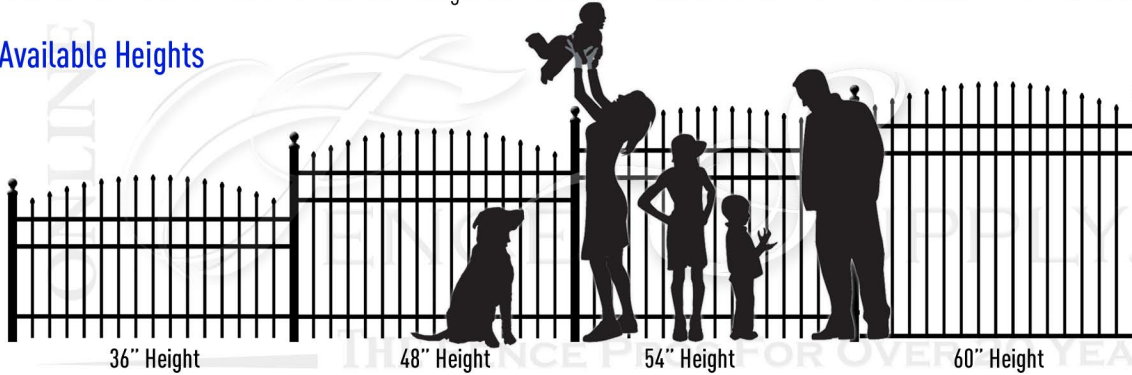

## Style F Residential Aluminum Fencing - Arched Spear Picket Top

Material: 6063-T5 Aluminum • **72" Section Length** • Pickets: 5/8" sq. x .050" Wall • Rails: 1" sq. x .055" Wall • PPG® TGIC Polyester Powder Coating  
Screws: Hardened 410 Stainless Steel With Cr6 Plating & Colored Heads • All Sections Are Offered Pre-Assembled Or Un-Assembled • **Posts Sold Separately**

### Available Heights

Style F Pool Code Approved Heights: Standard Picket Design - 60" Flush Bottom  
Please Note That 36" Height & Any Puppy Picket Design Fence Sections **Do Not Meet Pool Code**