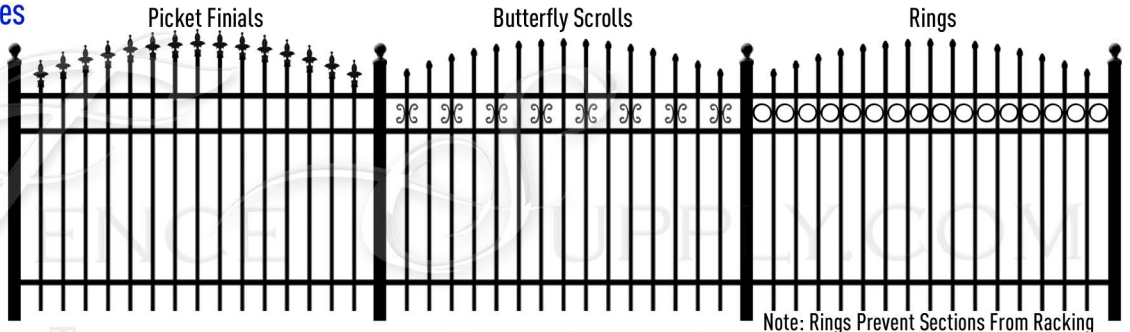

Available Colors

Optional Product Upgrades