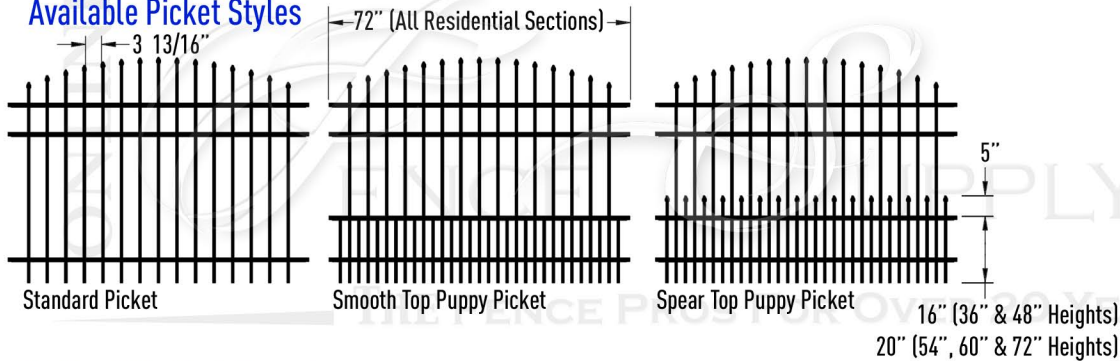

Available Picket Styles