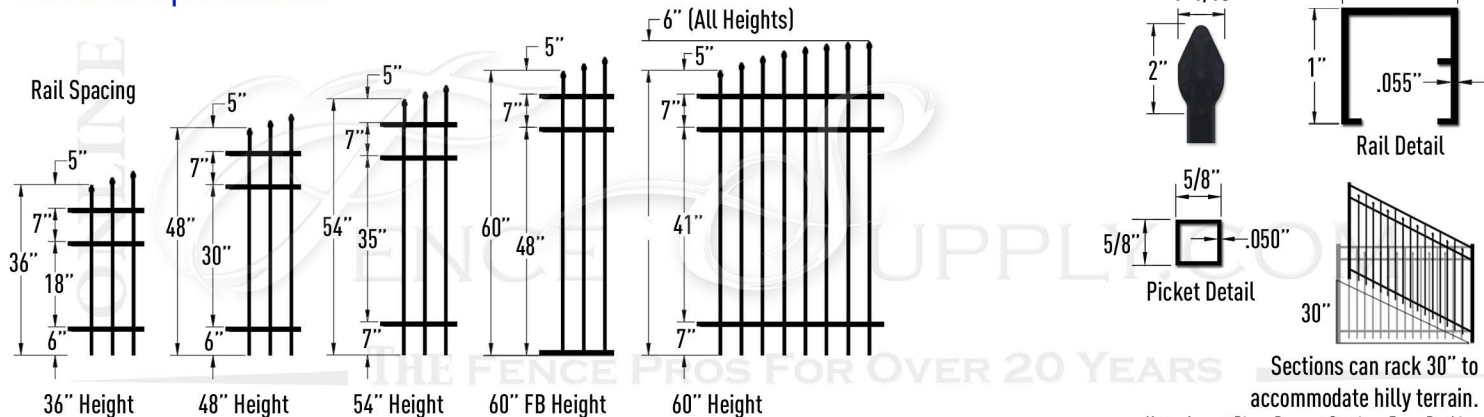

Additional Specifications

Sections can rack 30" to accommodate hilly terrain.
Note: Accent Rings Prevent Sections From Racking