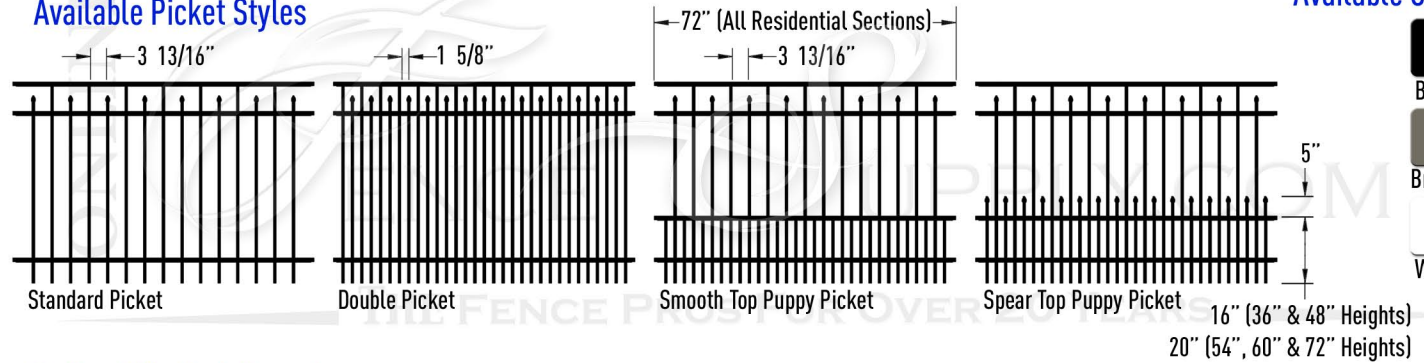

## Style C Residential Aluminum Fencing - Smooth Top With Spear Pickets

Material: 6063-T5 Aluminum • **72" Section Length** • Pickets: 5/8" sq. x .050" Wall • Rails: 1" sq. x .055" Wall • PPG® TGIC Polyester Powder Coating  
Screws: Hardened 410 Stainless Steel With Cr6 Plating & Colored Heads • All Sections Are Offered Pre-Assembled Or Un-Assembled • **Posts Sold Separately**

### Available Heights

Style C Pool Code Approved Heights: Standard Picket Design - 54" Flush Bottom, 60" & 72" • Double Picket Design - 48", 54", 60" & 72"  
Please Note That 36" Height & Any Puppy Picket Design Fence Sections **Do Not Meet Pool Code**

### Available Picket Styles

#### Picket Finial Types

Triad • Victorian • Quad