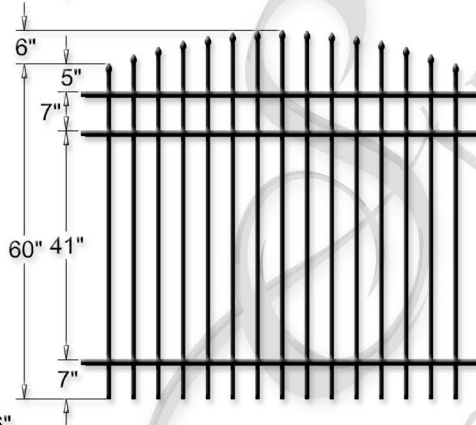

Style F Residential Aluminum Fencing - 3 Rail Arched Picket Top

Specifications

Material: 6063-T5 Aluminum • Pickets: 5/8" sq. x .050" Wall • Rails: 1" sq. x .055" Wall • PPG® TGIC Polyester Powder Coating
 Screws: Hardened 410 Stainless Steel With Cr6 Plating & Colored Heads • All Style F Sections Are Offered Pre-Assembled Only

Picket Detail

Standard Picket

Puppy Picket

16" (36" & 48" Heights)
 20" (54", 60" & 72" Heights)

1 5/8"

Sections can rack 30" over the 6ft. span to accommodate hilly terrain.

Style F Aluminum Fence Sections Are Available In Standard Picket & Puppy Picket Designs.

Style F Pool Code Approved Heights

Standard Picket Design: 60" Flush Bottom

Please Note That 36" Height & Any Puppy Picket Design Fence Sections Do Not Meet Pool Code