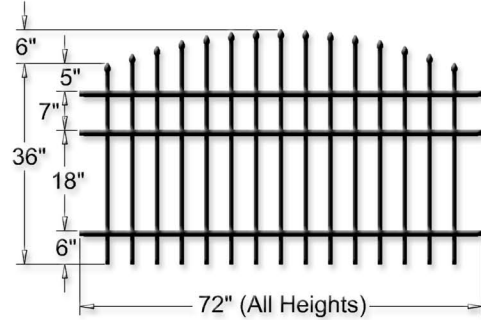

Style F Residential Aluminum Fencing - 3 Rail Arched Picket Top

Specifications

Material: 6063-T5 Aluminum • Pickets: 5/8" sq. x .050" Wall • Rails: 1" sq. x .055" Wall • PPG® TGIC Polyester Powder Coating
 Screws: Hardened 410 Stainless Steel With Cr6 Plating & Colored Heads • All Style F Sections Are Offered Pre-Assembled Only

Picket Detail

Standard Picket

Puppy Picket

16" (36" & 48" Heights)
 20" (54", 60" & 72" Heights)

1 5/8"

Sections can rack 30" over the 6ft. span to accommodate hilly terrain.

Style F Aluminum Fence Sections Are Available In Standard Picket & Puppy Picket Designs.

Style F Pool Code Approved Heights

Standard Picket Design: 60" Flush Bottom

Please Note That 36" Height & Any Puppy Picket Design Fence Sections Do Not Meet Pool Code