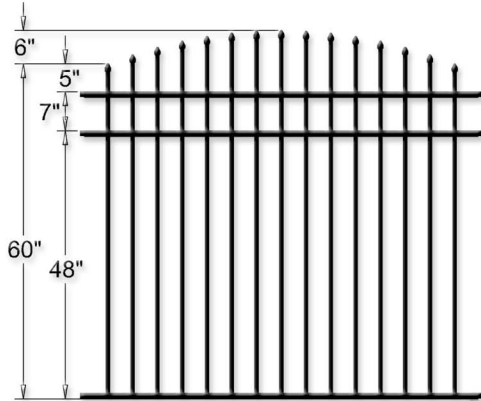

Style F Residential Aluminum Fencing - 3 Rail Arched Picket Top

Specifications

Material: 6063-T5 Aluminum • Pickets: 5/8" sq. x .050" Wall • Rails: 1" sq. x .055" Wall • PPG® TGIC Polyester Powder Coating
 Screws: Hardened 410 Stainless Steel With Cr6 Plating & Colored Heads • All Style F Sections Are Offered Pre-Assembled Only

Picket Detail

Standard Picket

Puppy Picket

16" (36" & 48" Heights)
 20" (54", 60" & 72" Heights)

1 5/8"

Sections can rack 30" over the 6ft. span to accommodate hilly terrain.

Style F Aluminum Fence Sections Are Available In Standard Picket & Puppy Picket Designs.

Style F Pool Code Approved Heights

Standard Picket Design: 60" Flush Bottom

Please Note That 36" Height & Any Puppy Picket Design Fence Sections Do Not Meet Pool Code