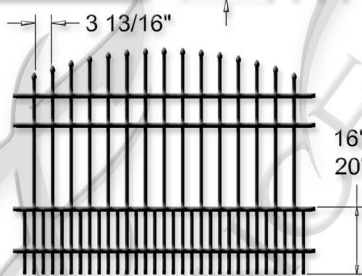

Style F Residential Aluminum Fencing - 3 Rail Arched Picket Top

Specifications

Material: 6063-T5 Aluminum • Pickets: 5/8" sq. x .050" Wall • Rails: 1" sq. x .055" Wall • PPG® TGIC Polyester Powder Coating
 Screws: Hardened 410 Stainless Steel With Cr6 Plating & Colored Heads • All Style F Sections Are Offered Pre-Assembled Only

Picket Detail

Standard Picket

Puppy Picket

16" (36" & 48" Heights)
 20" (54", 60" & 72" Heights)

1 5/8"

Sections can rack 30" over the 6ft. span to accommodate hilly terrain.

Style F Aluminum Fence Sections Are Available In Standard Picket & Puppy Picket Designs.

Style F Pool Code Approved Heights

Standard Picket Design: 60" Flush Bottom

Please Note That 36" Height & Any Puppy Picket Design Fence Sections Do Not Meet Pool Code