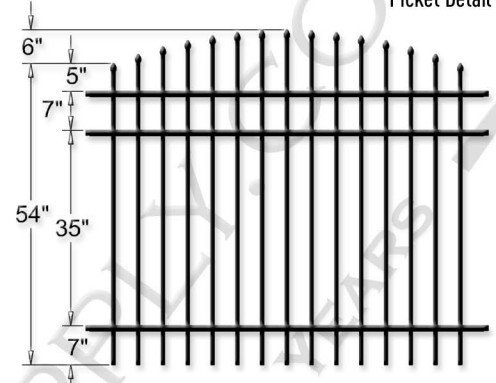

Style F Residential Aluminum Fencing - 3 Rail Arched Picket Top

Specifications

Material: 6063-T5 Aluminum • Pickets: 5/8" sq. x .050" Wall • Rails: 1" sq. x .055" Wall • PPG® TGIC Polyester Powder Coating
 Screws: Hardened 410 Stainless Steel With Cr6 Plating & Colored Heads • All Style F Sections Are Offered Pre-Assembled Only

Picket Detail

Standard Picket

Puppy Picket

16" (36" & 48" Heights)
 20" (54", 60" & 72" Heights)

1 5/8"

Sections can rack 30" over the 6ft. span to accommodate hilly terrain.

Style F Aluminum Fence Sections Are Available In Standard Picket & Puppy Picket Designs.

Style F Pool Code Approved Heights

Standard Picket Design: 60" Flush Bottom

Please Note That 36" Height & Any Puppy Picket Design Fence Sections Do Not Meet Pool Code