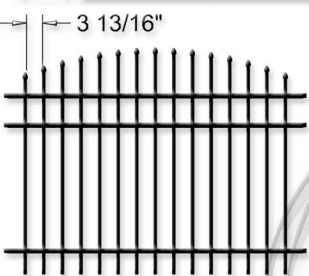

Style F Residential Aluminum Fencing - 3 Rail Arched Picket Top

Specifications

Material: 6063-T5 Aluminum • Pickets: 5/8" sq. x .050" Wall • Rails: 1" sq. x .055" Wall • PPG® TGIC Polyester Powder Coating
 Screws: Hardened 410 Stainless Steel With Cr6 Plating & Colored Heads • All Style F Sections Are Offered Pre-Assembled Only

Picket Detail

Standard Picket

Puppy Picket

16" (36" & 48" Heights)
 20" (54", 60" & 72" Heights)

1 5/8"

Sections can rack 30" over the 6ft. span to accommodate hilly terrain.

Style F Aluminum Fence Sections Are Available In Standard Picket & Puppy Picket Designs.

Style F Pool Code Approved Heights

Standard Picket Design: 60" Flush Bottom

Please Note That 36" Height & Any Puppy Picket Design Fence Sections Do Not Meet Pool Code