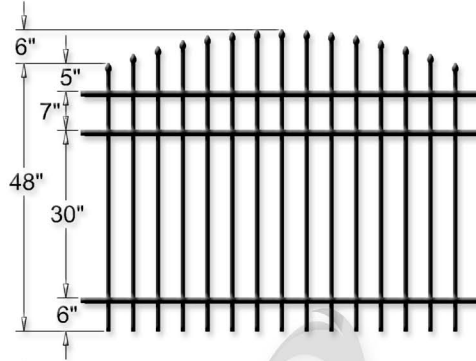

Style F Residential Aluminum Fencing - 3 Rail Arched Picket Top

Specifications

Material: 6063-T5 Aluminum • Pickets: 5/8" sq. x .050" Wall • Rails: 1" sq. x .055" Wall • PPG® TGIC Polyester Powder Coating
 Screws: Hardened 410 Stainless Steel With Cr6 Plating & Colored Heads • All Style F Sections Are Offered Pre-Assembled Only

Picket Detail

Standard Picket

Puppy Picket

16" (36" & 48" Heights)
 20" (54", 60" & 72" Heights)

1 5/8"

Sections can rack 30" over the 6ft. span to accommodate hilly terrain.

Style F Aluminum Fence Sections Are Available In Standard Picket & Puppy Picket Designs.

Style F Pool Code Approved Heights

Standard Picket Design: 60" Flush Bottom

Please Note That 36" Height & Any Puppy Picket Design Fence Sections Do Not Meet Pool Code