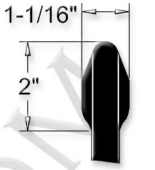

Style F Residential Aluminum Fencing - 3 Rail Arched Picket Top

Specifications

Material: 6063-T5 Aluminum • Pickets: 5/8" sq. x .050" Wall • Rails: 1" sq. x .055" Wall • PPG® TGIC Polyester Powder Coating
 Screws: Hardened 410 Stainless Steel With Cr6 Plating & Colored Heads • All Style F Sections Are Offered Pre-Assembled Only

Picket Detail

Standard Picket

Puppy Picket

16" (36" & 48" Heights)
 20" (54", 60" & 72" Heights)

1 5/8"

Sections can rack 30" over the 6ft. span to accommodate hilly terrain.

Style F Aluminum Fence Sections Are Available In Standard Picket & Puppy Picket Designs.

Style F Pool Code Approved Heights

Standard Picket Design: 60" Flush Bottom

Please Note That 36" Height & Any Puppy Picket Design Fence Sections Do Not Meet Pool Code