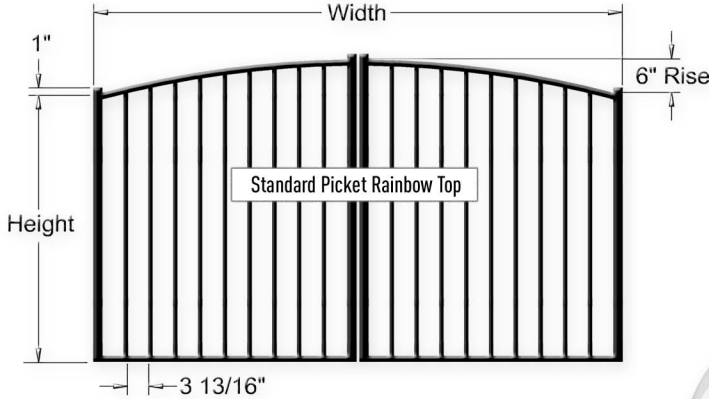

## Style E Commercial Aluminum Double Gates - 2 Rail Smooth Top

### Specifications

Material: 6063-T6 Aluminum • Pickets: 3/4" sq. x .062" Wall • Rails: 1 1/4" sq. x .080" Wall • Gate Uprights: 2" sq. x .090" Wall  
 PPG® TGIC Polyester Powder Coating • Welded Construction • All Gates Are Assembled and Ready For Installation

Available Heights: 36", 48", 54" & 60"  
 Available Widths: 96" (8ft), 120" (10ft) & 144" (12ft)  
 Available in Rainbow or Estate Top Designs  
 Available in Standard Picket & Double Picket Configurations

### Style E Pool Code Approved Heights

Standard Picket Design: 48", 54" & 60" • Double Picket Design: 48", 54" & 60"

Please Note That 36" Height & Any Puppy Picket Design Gates Do Not Meet Pool Code