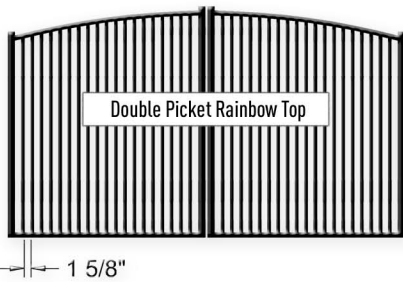

## Style E Commercial Aluminum Double Gates - 2 Rail Smooth Top

### Specifications

Material: 6063-T6 Aluminum • Pickets: 3/4" sq. x .062" Wall • Rails: 1 1/4" sq. x .080" Wall • Gate Uprights: 2" sq. x .090" Wall  
 PPG® TGIC Polyester Powder Coating • Welded Construction • All Gates Are Assembled and Ready For Installation

Available Heights: 36", 48", 54" & 60"  
 Available Widths: 96" (8ft), 120" (10ft) & 144" (12ft)  
 Available in Rainbow or Estate Top Designs  
 Available in Standard Picket & Double Picket Configurations

### Style E Pool Code Approved Heights

Standard Picket Design: 48", 54" & 60" • Double Picket Design: 48", 54" & 60"

Please Note That 36" Height & Any Puppy Picket Design Gates Do Not Meet Pool Code