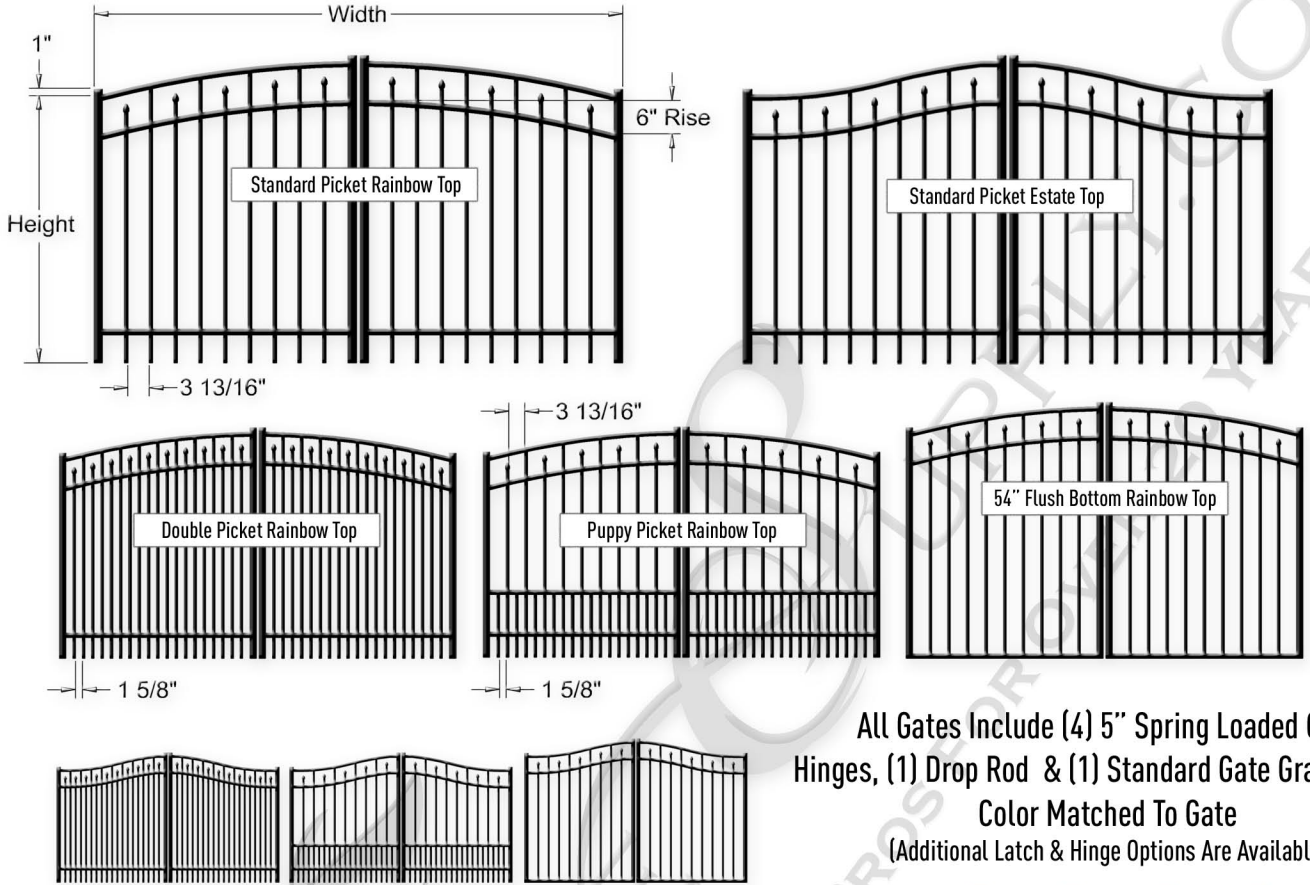

# Style C Residential Aluminum Double Gates - 3 Rail Smooth Top With Pickets

## Specifications

Material: 6063-T6 Aluminum • Pickets: 5/8" sq. x .050" Wall • Rails: 1" sq. x .055" Wall • Gate Uprights: 1 1/2" sq. x .090" Wall  
 PPG® TGIC Polyester Powder Coating • Welded Construction • All Gates Are Assembled and Ready For Installation

All Gates Include (4) 5" Spring Loaded Gate Hinges, (1) Drop Rod & (1) Standard Gate Gravity Latch  
 Color Matched To Gate  
 (Additional Latch & Hinge Options Are Available)

Available Heights: 36", 48", 54" Flush Bottom, 54", 60" & 72"

Available Widths: 96" (8ft), 120" (10ft) & 144" (12ft)

Available in Rainbow or Estate Top Designs

Available in Standard Picket, Double Picket & Puppy Picket Configurations