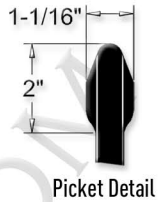

# Style C Residential Aluminum Double Gates - 3 Rail Smooth Top With Pickets

## Specifications

Material: 6063-T6 Aluminum • Pickets: 5/8" sq. x .050" Wall • Rails: 1" sq. x .055" Wall • Gate Uprights: 1 1/2" sq. x .090" Wall  
 PPG® TGIC Polyester Powder Coating • Welded Construction • All Gates Are Assembled and Ready For Installation

Available Widths: 96" (8ft), 120" (10ft) & 144" (12ft)

Available in Rainbow or Estate Top Designs

Available in Standard Picket, Double Picket & Puppy Picket Configurations

### Style C Pool Code Approved Heights

Standard Picket Design: 54" Flush Bottom, 60" & 72" • Double Picket Design: 48", 54", 60" & 72"

Please Note That 36" Height & Any Puppy Picket Design Gates Do Not Meet Pool Code