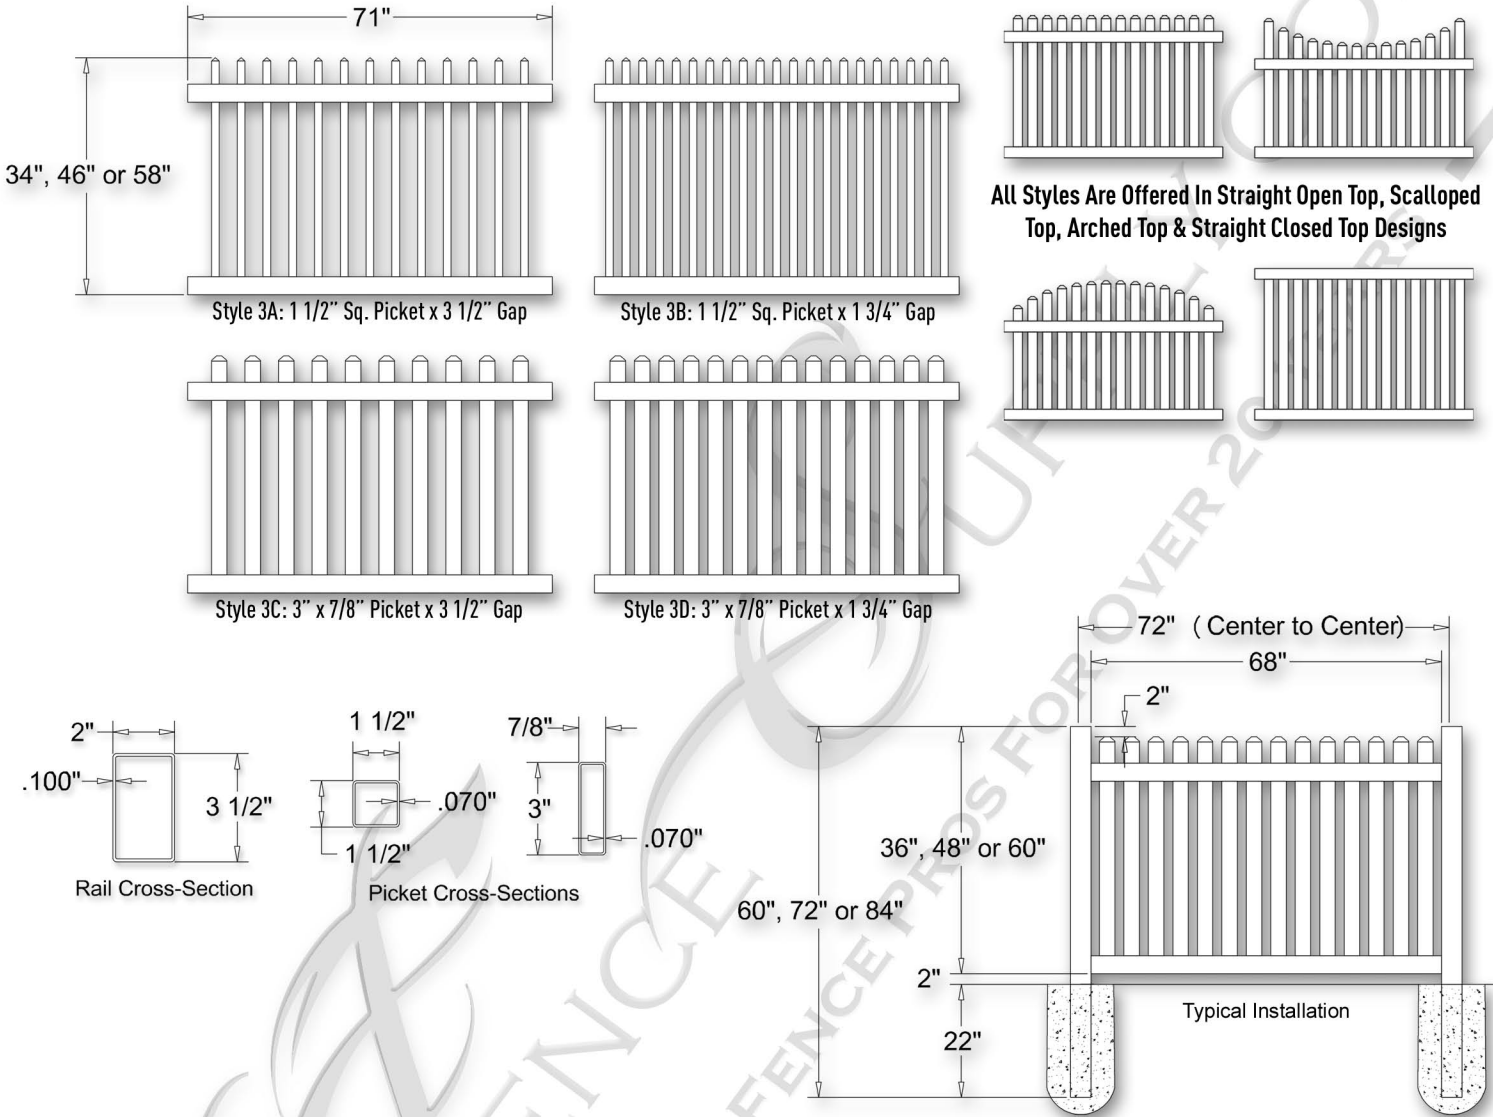

Style 3 Residential Vinyl Fencing - Picket

Specifications

Material: PVC (Polyvinyl Chloride) • Pickets: 1 1/2" x 1 1/2" or 3" x 7/8" • Rails: 3 1/2" x 2"

UV Protection: Color Retention Infused Technology • Bracket-Less Assembly • Sections can rack 6" over the 6ft. span to accommodate hilly terrain.

Style 3 Pool Code Approved Heights

Styles 3A, 3B, 3C & 3D Straight Open & Closed Top Designs: 60"