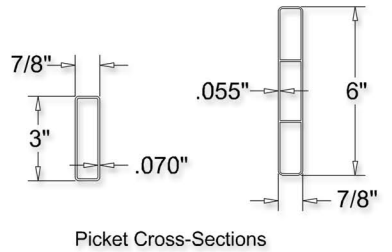

### Specifications

Material: PVC (Polyvinyl Chloride) • Pickets: 3" x 7/8" or 6" x 7/8" • Rails: 3 1/2" x 2" and 5 1/2" x 1 1/2"

UV Protection: Color Retention Infused Technology • Bracket-Less Assembly • Sections can rack 6" over the 6ft. span to accommodate hilly terrain.

**Style 2 Pool Code Approved Heights**  
 Styles 2A, 2B, 2C & 2D: 60" & 72"