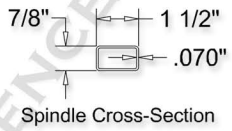

### Specifications

Material: PVC (Polyvinyl Chloride) • Pickets: 3" x 7/8" or 6" x 7/8" • Rails: 3 1/2" x 2" and 5 1/2" x 1 1/2"

UV Protection: Color Retention Infused Technology • Bracket-Less Assembly • Sections can rack 6" over the 6ft. span to accommodate hilly terrain.

**Style 2 Pool Code Approved Heights**  
 Styles 2A, 2B, 2C & 2D: 60" & 72"