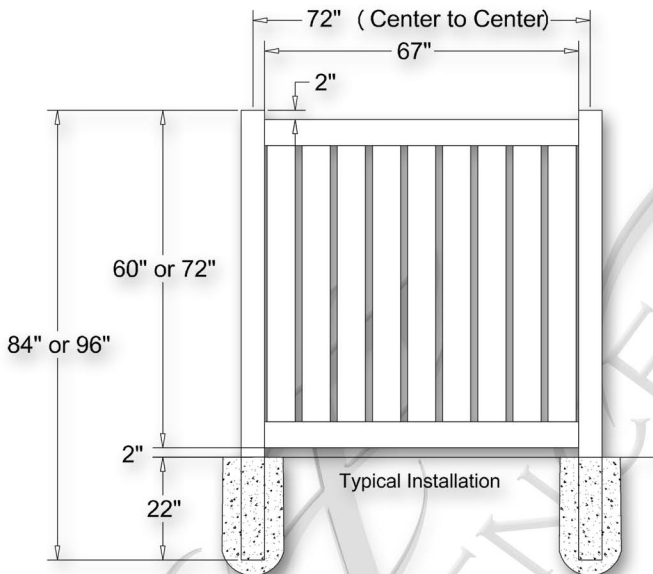

## Style 2 Residential Vinyl Fencing - Semi-Privacy

### Specifications

Material: PVC (Polyvinyl Chloride) • Pickets: 3" x 7/8" or 6" x 7/8" • Rails: 3 1/2" x 2" and 5 1/2" x 1 1/2"

UV Protection: Color Retention Infused Technology • Bracket-Less Assembly • Sections can rack 6" over the 6ft. span to accommodate hilly terrain.

**Style 2 Pool Code Approved Heights**  
 Styles 2A, 2B, 2C & 2D: 60" & 72"