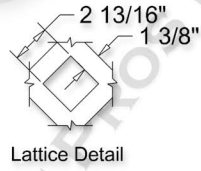

### Specifications

Material: PVC (Polyvinyl Chloride) • Pickets: 3" x 7/8" or 6" x 7/8" • Rails: 3 1/2" x 2" and 5 1/2" x 1 1/2"

UV Protection: Color Retention Infused Technology • Bracket-Less Assembly • Sections can rack 6" over the 6ft. span to accommodate hilly terrain.

**Style 2 Pool Code Approved Heights**  
 Styles 2A, 2B, 2C & 2D: 60" & 72"