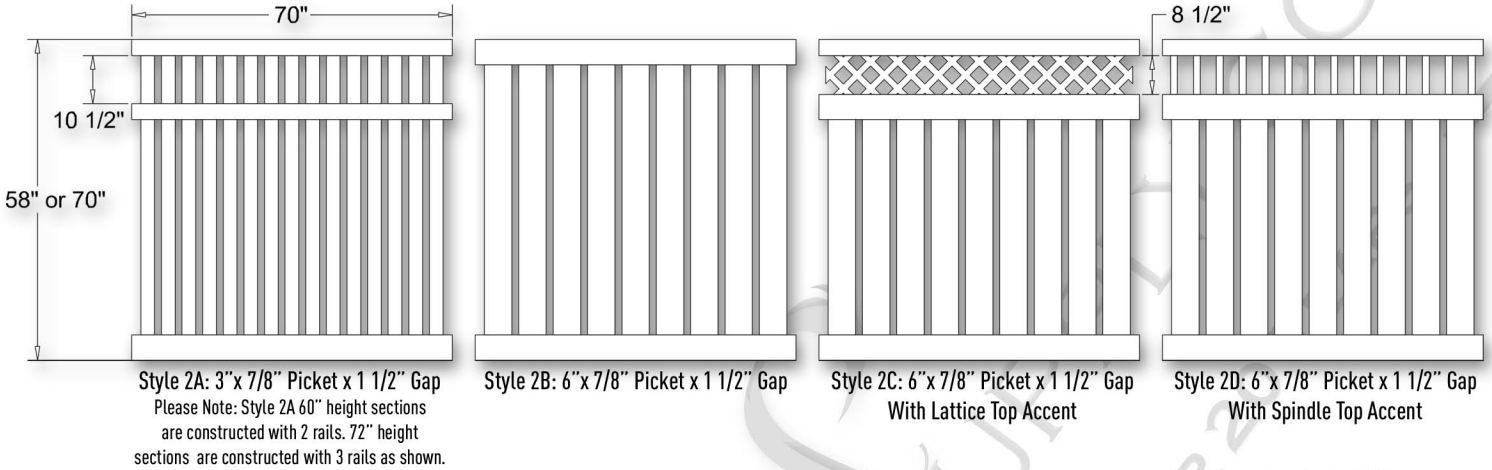

## Style 2 Residential Vinyl Fencing - Semi-Privacy

### Specifications

Material: PVC (Polyvinyl Chloride) • Pickets: 3" x 7/8" or 6" x 7/8" • Rails: 3 1/2" x 2" and 5 1/2" x 1 1/2"

UV Protection: Color Retention Infused Technology • Bracket-Less Assembly • Sections can rack 6" over the 6ft. span to accommodate hilly terrain.

**Style 2 Pool Code Approved Heights**  
 Styles 2A, 2B, 2C & 2D: 60" & 72"