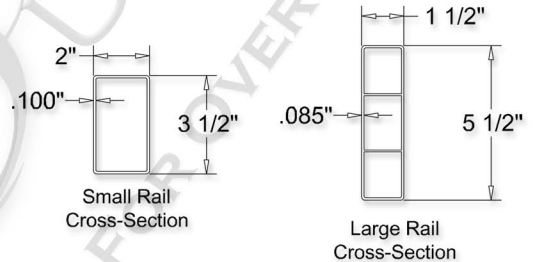

### Specifications

Material: PVC (Polyvinyl Chloride) • Pickets: 3" x 7/8" or 6" x 7/8" • Rails: 3 1/2" x 2" and 5 1/2" x 1 1/2"

UV Protection: Color Retention Infused Technology • Bracket-Less Assembly • Sections can rack 6" over the 6ft. span to accommodate hilly terrain.

**Style 2 Pool Code Approved Heights**  
 Styles 2A, 2B, 2C & 2D: 60" & 72"