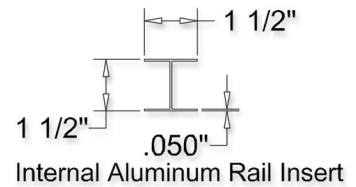

Mocha Walnut Wood Grain Appearance

Aluminum Inserts In All Rails

UV Protection: Color Retention Infused Technology

Sections can rack 6" over the 8ft. span to accommodate hilly terrain.

Typical Installation

Picket Cross-Section

Rail Cross-Section

Internal Aluminum Rail Insert

Style 1AHW Pool Code Approved Heights

Style 1AHW: 60" & 72"

60" Height Vinyl Fence

72" Height Vinyl Fence