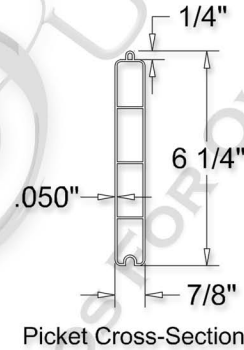

Style 1AHW Residential Vinyl Fencing - Mocha Walnut Privacy

Style 1AHW: Mocha Walnut Privacy

Specifications

Material: PVC (Polyvinyl Chloride) • Bracket-Less Assembly

Pickets: 6" x 7/8" Tongue & Groove • Rails: 5 1/2" x 1 3/4"

Mocha Walnut Wood Grain Appearance

Aluminum Inserts In All Rails

UV Protection: Color Retention Infused Technology

Sections can rack 6" over the 8ft. span to accommodate hilly terrain.

Typical Installation

Picket Cross-Section

Rail Cross-Section

Internal Aluminum Rail Insert

Style 1AHW Pool Code Approved Heights

Style 1AHW: 60" & 72"

60" Height Vinyl Fence

72" Height Vinyl Fence