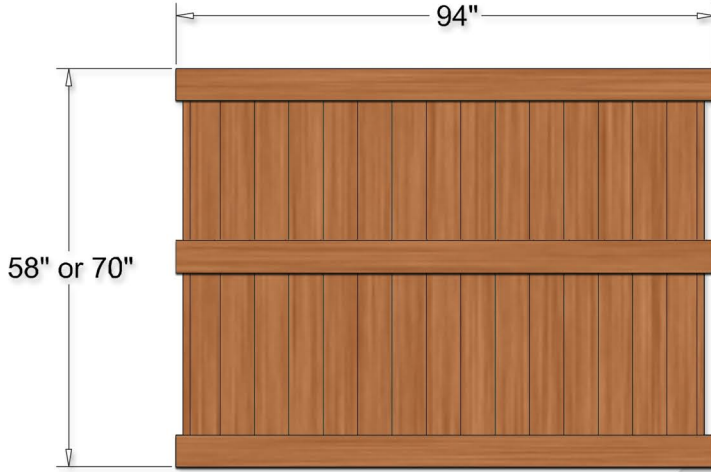

Style 1AHW Residential Vinyl Fencing - Mocha Walnut Privacy

Style 1AHW: Mocha Walnut Privacy

Specifications

Material: PVC (Polyvinyl Chloride) • Bracket-Less Assembly

Pickets: 6" x 7/8" Tongue & Groove • Rails: 5 1/2" x 1 3/4"

Mocha Walnut Wood Grain Appearance

Aluminum Inserts In All Rails

UV Protection: Color Retention Infused Technology

Sections can rack 6" over the 8ft. span to accommodate hilly terrain.

Typical Installation

Picket Cross-Section

Rail Cross-Section

Internal Aluminum Rail Insert

Style 1AHW Pool Code Approved Heights

Style 1AHW: 60" & 72"

60" Height Vinyl Fence

72" Height Vinyl Fence