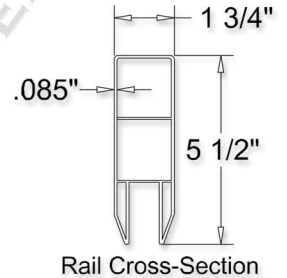

Style 1AHW Residential Vinyl Fencing - Mocha Walnut Privacy

Style 1AHW: Mocha Walnut Privacy

Specifications

Material: PVC (Polyvinyl Chloride) • Bracket-Less Assembly

Pickets: 6" x 7/8" Tongue & Groove • Rails: 5 1/2" x 1 3/4"

Mocha Walnut Wood Grain Appearance

Aluminum Inserts In All Rails

UV Protection: Color Retention Infused Technology

Sections can rack 6" over the 8ft. span to accommodate hilly terrain.

Typical Installation

Picket Cross-Section

Rail Cross-Section

Internal Aluminum Rail Insert

Style 1AHW Pool Code Approved Heights

Style 1AHW: 60" & 72"

60" Height Vinyl Fence

72" Height Vinyl Fence