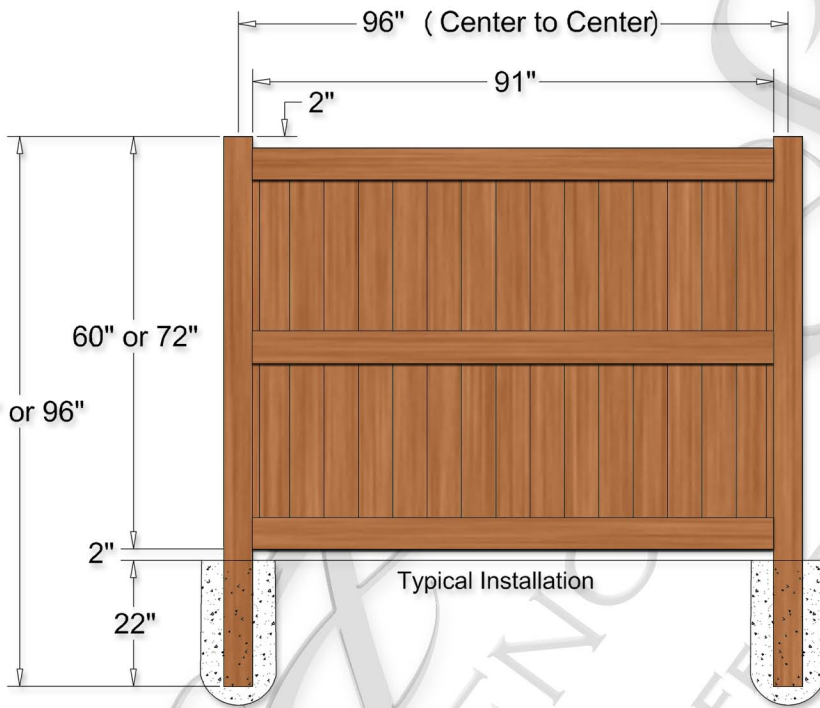

Style 1AHW Residential Vinyl Fencing - Mocha Walnut Privacy

Style 1AHW: Mocha Walnut Privacy

Specifications

Material: PVC (Polyvinyl Chloride) • Bracket-Less Assembly

Pickets: 6" x 7/8" Tongue & Groove • Rails: 5 1/2" x 1 3/4"

Mocha Walnut Wood Grain Appearance

Aluminum Inserts In All Rails

UV Protection: Color Retention Infused Technology

Sections can rack 6" over the 8ft. span to accommodate hilly terrain.

Typical Installation

Picket Cross-Section

Rail Cross-Section

Internal Aluminum Rail Insert

Style 1AHW Pool Code Approved Heights

Style 1AHW: 60" & 72"

60" Height Vinyl Fence

72" Height Vinyl Fence