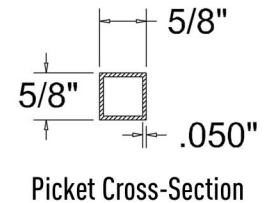

Residential Aluminum Fence Section Parts - Pickets

Specifications

Material: 6063-T5 Aluminum • Pickets: 5/8" sq. x .050" Wall • PPG® TGIC Polyester Powder Coating

Pressed Point Picket Detail

Picket Cross-Section