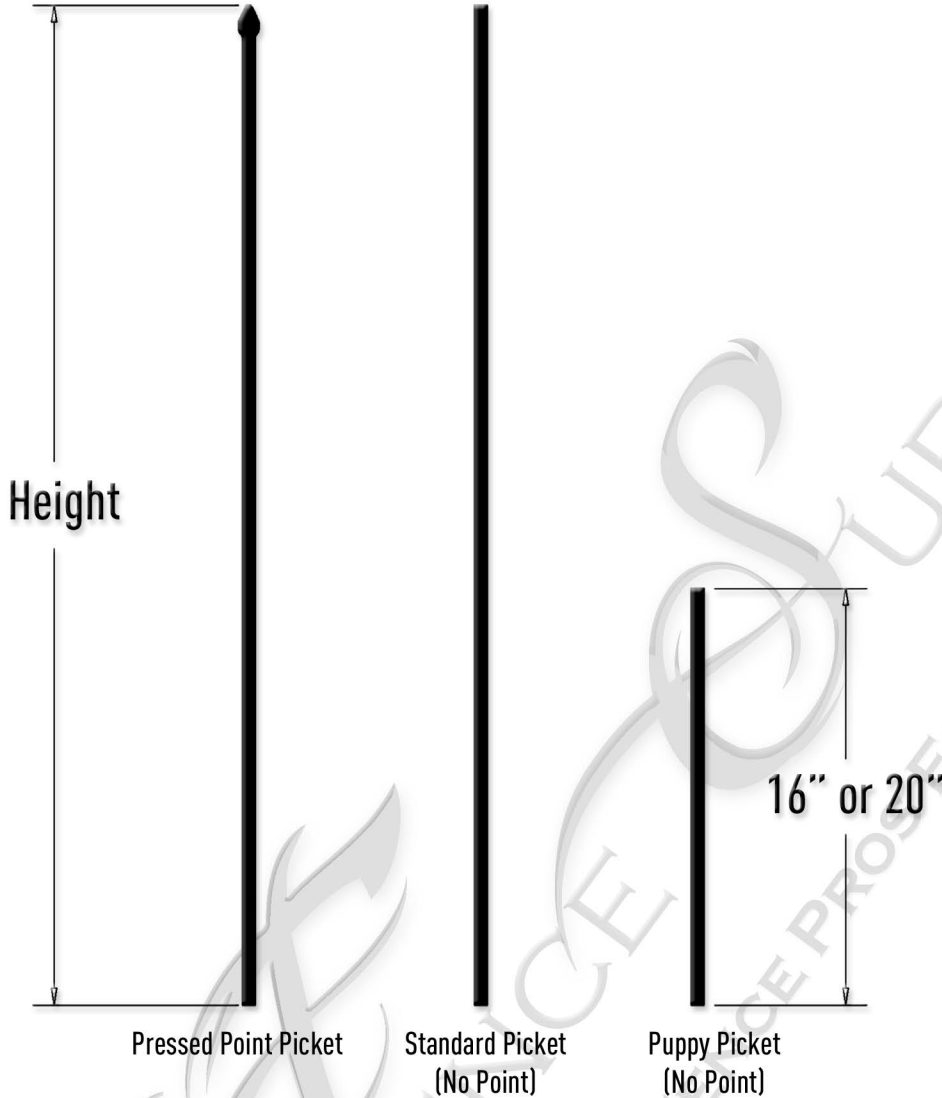

Residential Aluminum Fence Section Parts - Pickets

Specifications

Material: 6063-T5 Aluminum • Pickets: 5/8" sq. x .050" Wall • PPG® TGIC Polyester Powder Coating

Pressed Point Picket Detail

Picket Cross-Section