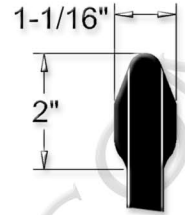

Residential Aluminum Fence Section Parts - Pickets

Specifications

Material: 6063-T5 Aluminum • Pickets: 5/8" sq. x .050" Wall • PPG® TGIC Polyester Powder Coating

Pressed Point Picket Detail

Picket Cross-Section