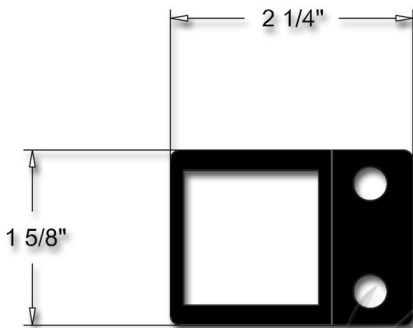

Commercial Fence Section Wall Mounts - Fixed, Adjustable or Universal

Specifications

Material: 6063-T5 Aluminum • PPG® TGIC Polyester Powder Coating

Wall Mounts are used to secure fence sections to any vertical surface such as columns or existing posts. Fixed mounts do not allow for any adjustment. Adjustable mounts allow for horizontal adjustment up to 45 degrees in either direction. Universal mounts allow for horizontal **OR** vertical adjustment up to 45 degrees in any direction.

Because our customers attach to several different materials we **DO NOT** supply mounting screws. Mounting screws can be purchased at your local home improvement store.