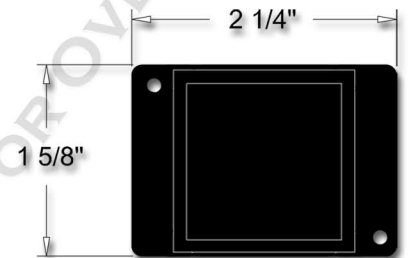

Commercial Fence Section Wall Mounts - Fixed, Adjustable or Universal

Specifications

Material: 6063-T5 Aluminum • PPG® TGIC Polyester Powder Coating

Wall Mounts are used to secure fence sections to any vertical surface such as columns or existing posts. Fixed mounts do not allow for any adjustment. Adjustable mounts allow for horizontal adjustment up to 45 degrees in either direction. Universal mounts allow for horizontal **OR** vertical adjustment up to 45 degrees in any direction.

Because our customers attach to several different materials we **DO NOT** supply mounting screws. Mounting screws can be purchased at your local home improvement store.