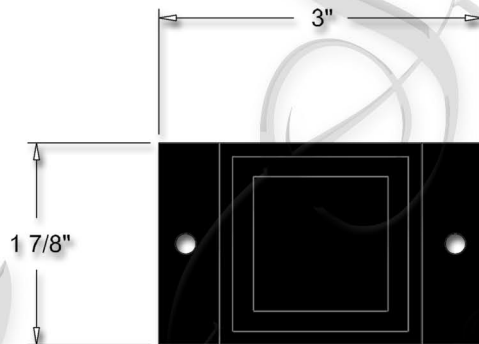

Commercial Fence Section Wall Mounts - Fixed, Adjustable or Universal

Specifications

Material: 6063-T5 Aluminum • PPG® TGIC Polyester Powder Coating

Wall Mounts are used to secure fence sections to any vertical surface such as columns or existing posts. Fixed mounts do not allow for any adjustment. Adjustable mounts allow for horizontal adjustment up to 45 degrees in either direction. Universal mounts allow for horizontal **OR** vertical adjustment up to 45 degrees in any direction.

Because our customers attach to several different materials we **DO NOT** supply mounting screws. Mounting screws can be purchased at your local home improvement store.