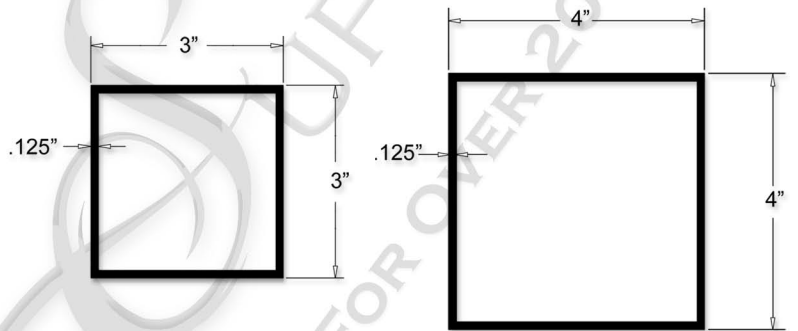

### Specifications

Material: 6063-T5 Aluminum • PPG® TGIC Polyester Powder Coating • Screws: Hardened 410 Stainless Steel With Cr6 Plating & Colored Heads

Flat Cap

Ball Cap

Solar Cap

#### Available Post Sizes

- 2" x 2" x .062" & .125" Wall
- 2 1/2" x 2 1/2" x .075" & .125" Wall
- 3" x 3" x .125" Wall
- 4" x 4" x .125" Wall

#### Post Lengths

- 70" Length For 36" & 48" Height Fence Sections
- 84" Length For 54" & 60" Height Fence Sections
- 96" Length For 72" Height Fence Sections