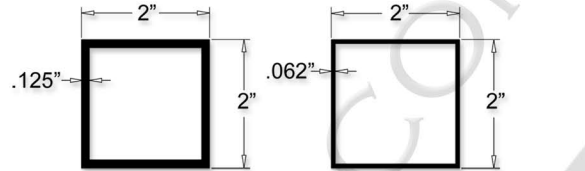

Commercial Blank Aluminum Posts

Specifications

Material: 6063-T5 Aluminum • PPG® TGIC Polyester Powder Coating • Screws: Hardened 410 Stainless Steel With Cr6 Plating & Colored Heads