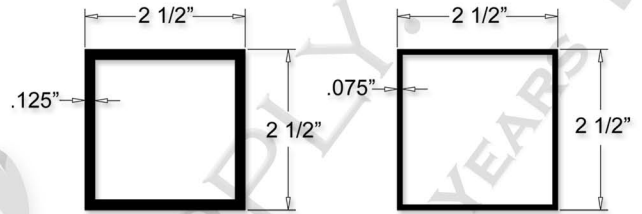

Commercial Blank Aluminum Posts

Specifications

Material: 6063-T5 Aluminum • PPG® TGIC Polyester Powder Coating • Screws: Hardened 410 Stainless Steel With Cr6 Plating & Colored Heads